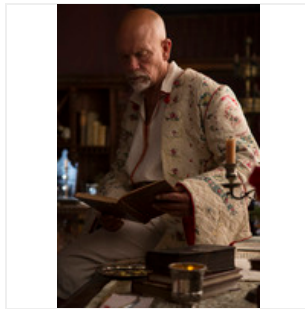

 / Crossbones

photos /

filter

Antoinette

From

To

All

Episodic

Crossbones
CROSSBONES -- "Antoinette" --
Pictured: (l-r) Yasmine Al...

Crossbones
CROSSBONES -- "Antoinette" --
Pictured: John Malkovich as...

Crossbones
CROSSBONES -- "Antoinette" --
Pictured: Yasmine Al Masri as...

Crossbones
CROSSBONES -- "Antoinette" --
Pictured: (l-r) Richard Coyle...

Crossbones
CROSSBONES -- "Antoinette" --
Pictured: Richard Coyle as Tom...

Crossbones
CROSSBONES -- "Antoinette" --
Pictured: (l-r) Richard Coyle...