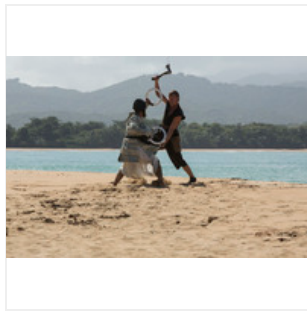

Crossbones
CROSSBONES -- "Antoinette" --
Pictured: David Hoflin as...