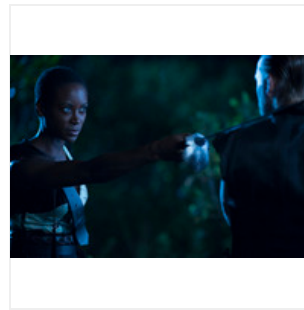

Crossbones
CROSSBONES -- "Antoinette" --
Pictured: (l-r) Yasmine Al...

Crossbones
CROSSBONES -- "Antoinette" --
Pictured: John Malkovich as...

Crossbones
CROSSBONES -- "Antoinette" --
Pictured: Yasmine Al Masri as...

Crossbones
CROSSBONES -- "Antoinette" --
Pictured: (l-r) Richard Coyle...

Crossbones
CROSSBONES -- "Antoinette" --
Pictured: Richard Coyle as Tom...

Crossbones
CROSSBONES -- "Antoinette" --
Pictured: (l-r) Richard Coyle...